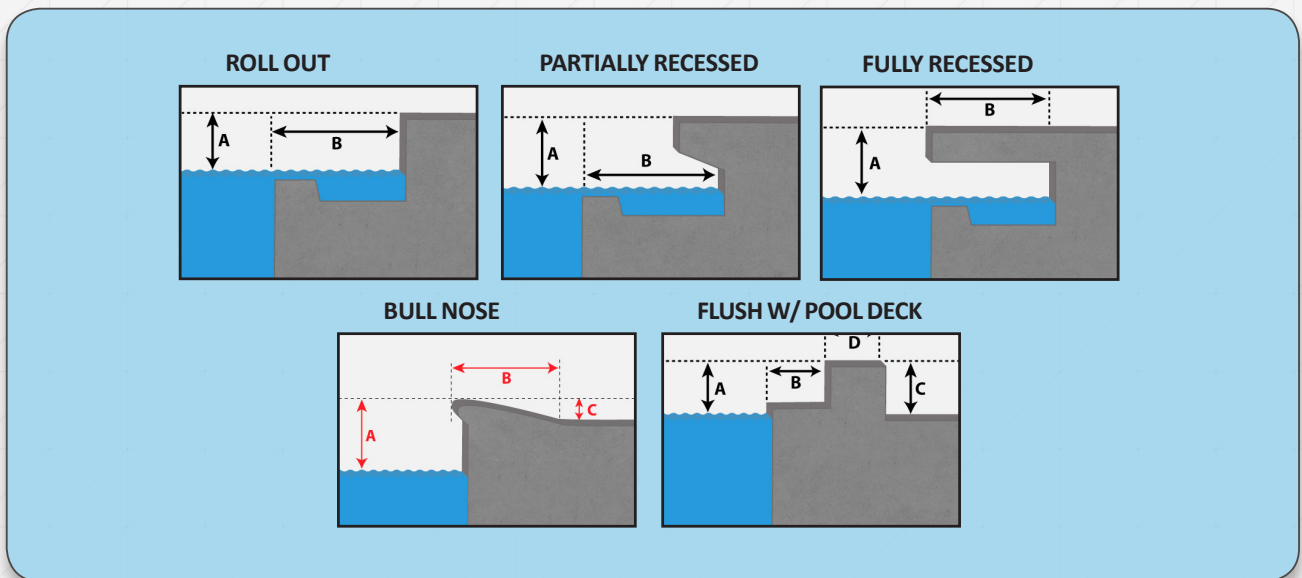

APPLICABLE POOL PROFILES

To confirm specific application go to www.aquacreek.com for our **Pool Lift Selector**

Become a member of our new **Dealer and Architect** page. Access to CAD blocks, CSI specs and sales materials.