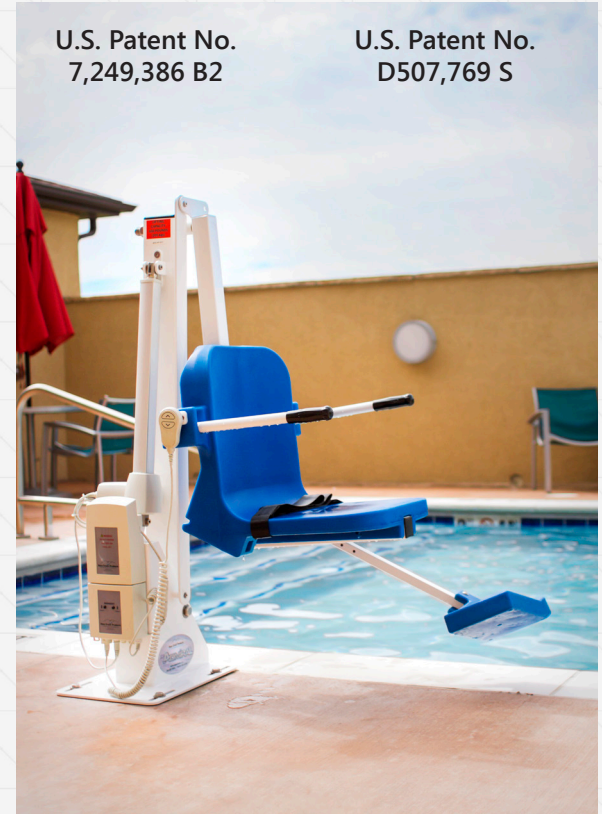

Aqua Creek Products

THE LEADERS IN RECREATION, FITNESS, AND ABILITY!

Available in a variety of accent colors
(blue plastics standard)

Available in a variety of powder coat colors

Field Reversible

Item# F-ADMRL

Welcome the newest lift in the Pro Series, the NEW Admiral Pool Lift. The Admiral maintains many of the same benefits of the Pro Pool Lift, along with new features. Its field reversible feature allows you to change the direction of the seat on site, allowing you left or right entry into the pool. It comes standard with the new adjustable base plate providing additional flexibility in pools with clearance issues. The Admiral is CE certified and offers a 450 pound weight capacity.

The Admiral is available with the same color options, solar charging station, anchoring systems, and accessories as the Pro Series lifts. The Admiral Pool Lift promises to be an incredible addition to the Aqua Creek line of pool lifts.

FEATURES:

- 450 lb (204 kg) weight capacity
- ADA compliant
- Setback range 14.5" - 19" (37 - 48 cm)
- Field Reversible
- Adjustable base plate
- All stainless steel construction
- Durable powder coat finish
- Flip-up armrests
- Adjustable footrest & lap belt
- Water resistant handset
- Rechargeable battery with wall mount charger
- Five year pro-rated electronics warranty
- Five year structural warranty