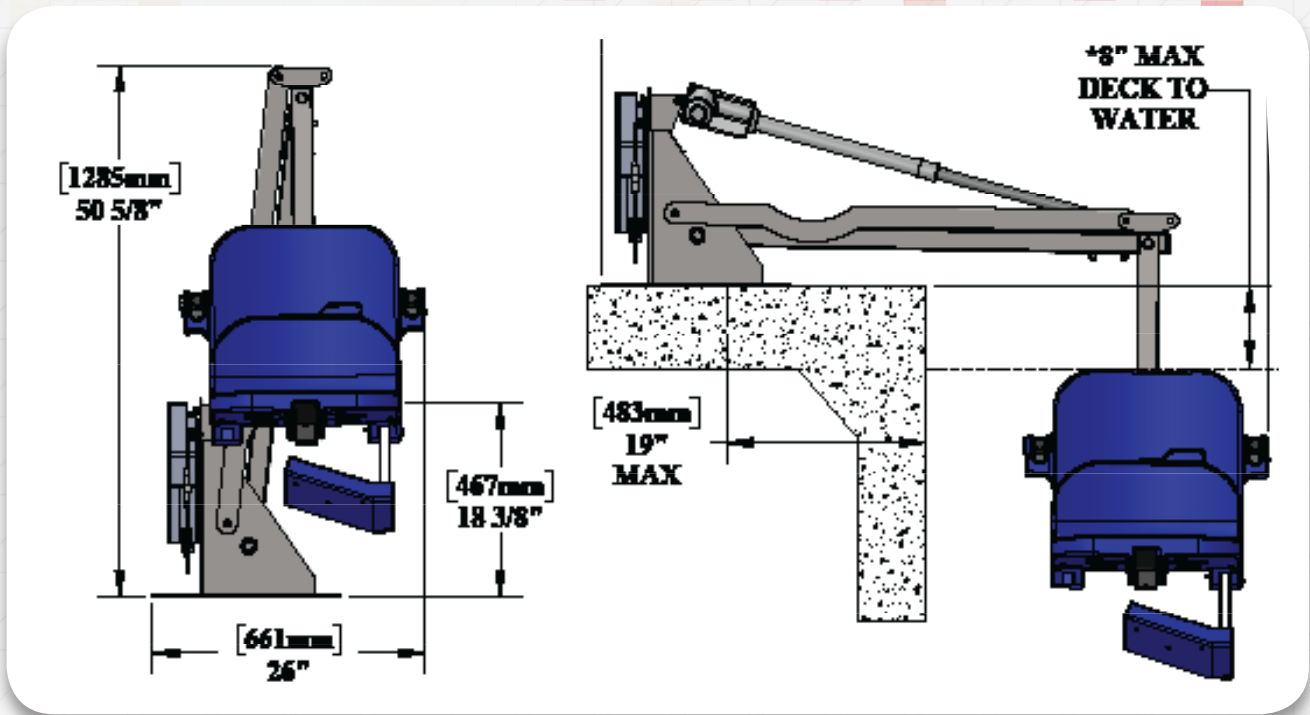

Welcome the newest lift in the Pro Series, the NEW Admiral Pool Lift. The Admiral maintains many of the same benefits of the Pro Pool Lift, along with new features. Its field reversible feature allows you to change the direction of the seat on site, allowing you left or right entry into the pool. It comes standard with the new adjustable base plate providing additional flexibility in pools with clearance issues. The Admiral is CE certified and offers a 450 pound weight capacity.

FEATURES:

- 450 lb (204 kg) weight capacity
- ADA compliant
- Setback range 14.5" - 19" (37 - 48 cm)
- Field Reversible
- Adjustable base plate
- All stainless steel construction
- Durable powder coat finish
- Flip-up armrests
- Adjustable footrest & lap belt
- Water resistant handset
- Rechargeable battery with wall mount charger
- Five year pro-rated electronics warranty
- Five year structural warranty

strack Patienten- und Pflegebedarf

Strack AG
Ebnatstrasse 125
8200 Schaffhausen

052 630 31 60
www.strack.ch
info@strack.ch

The Admiral Lift

The Admiral Pool Lift

PRODUCT SPECIFICATIONS

APPLICABLE POOL PROFILES